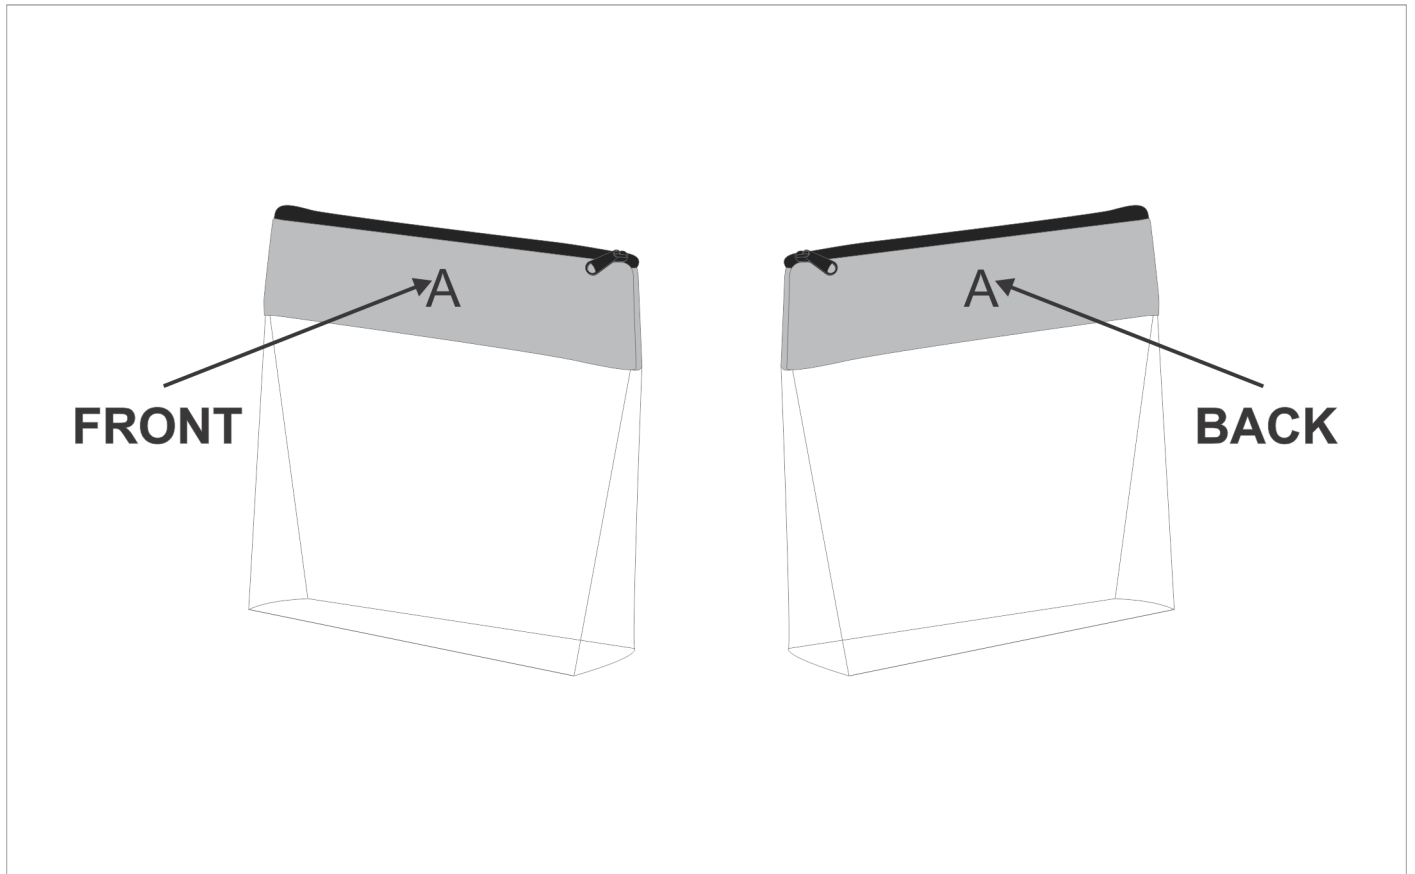

BC-HP-36-G

Hoppla Cleopatra Cosmetic Bag

Need to know:

- Includes 1-Position Sublimation (setup fees apply)
- **Please Note: We cannot guarantee 100% logo Alignment on all Brandable Panels.**

Branding Options:

Position A

1. Custom Sublimation A (CPSUB-A)
Full Colour
Size: 292mm wide x 172mm high